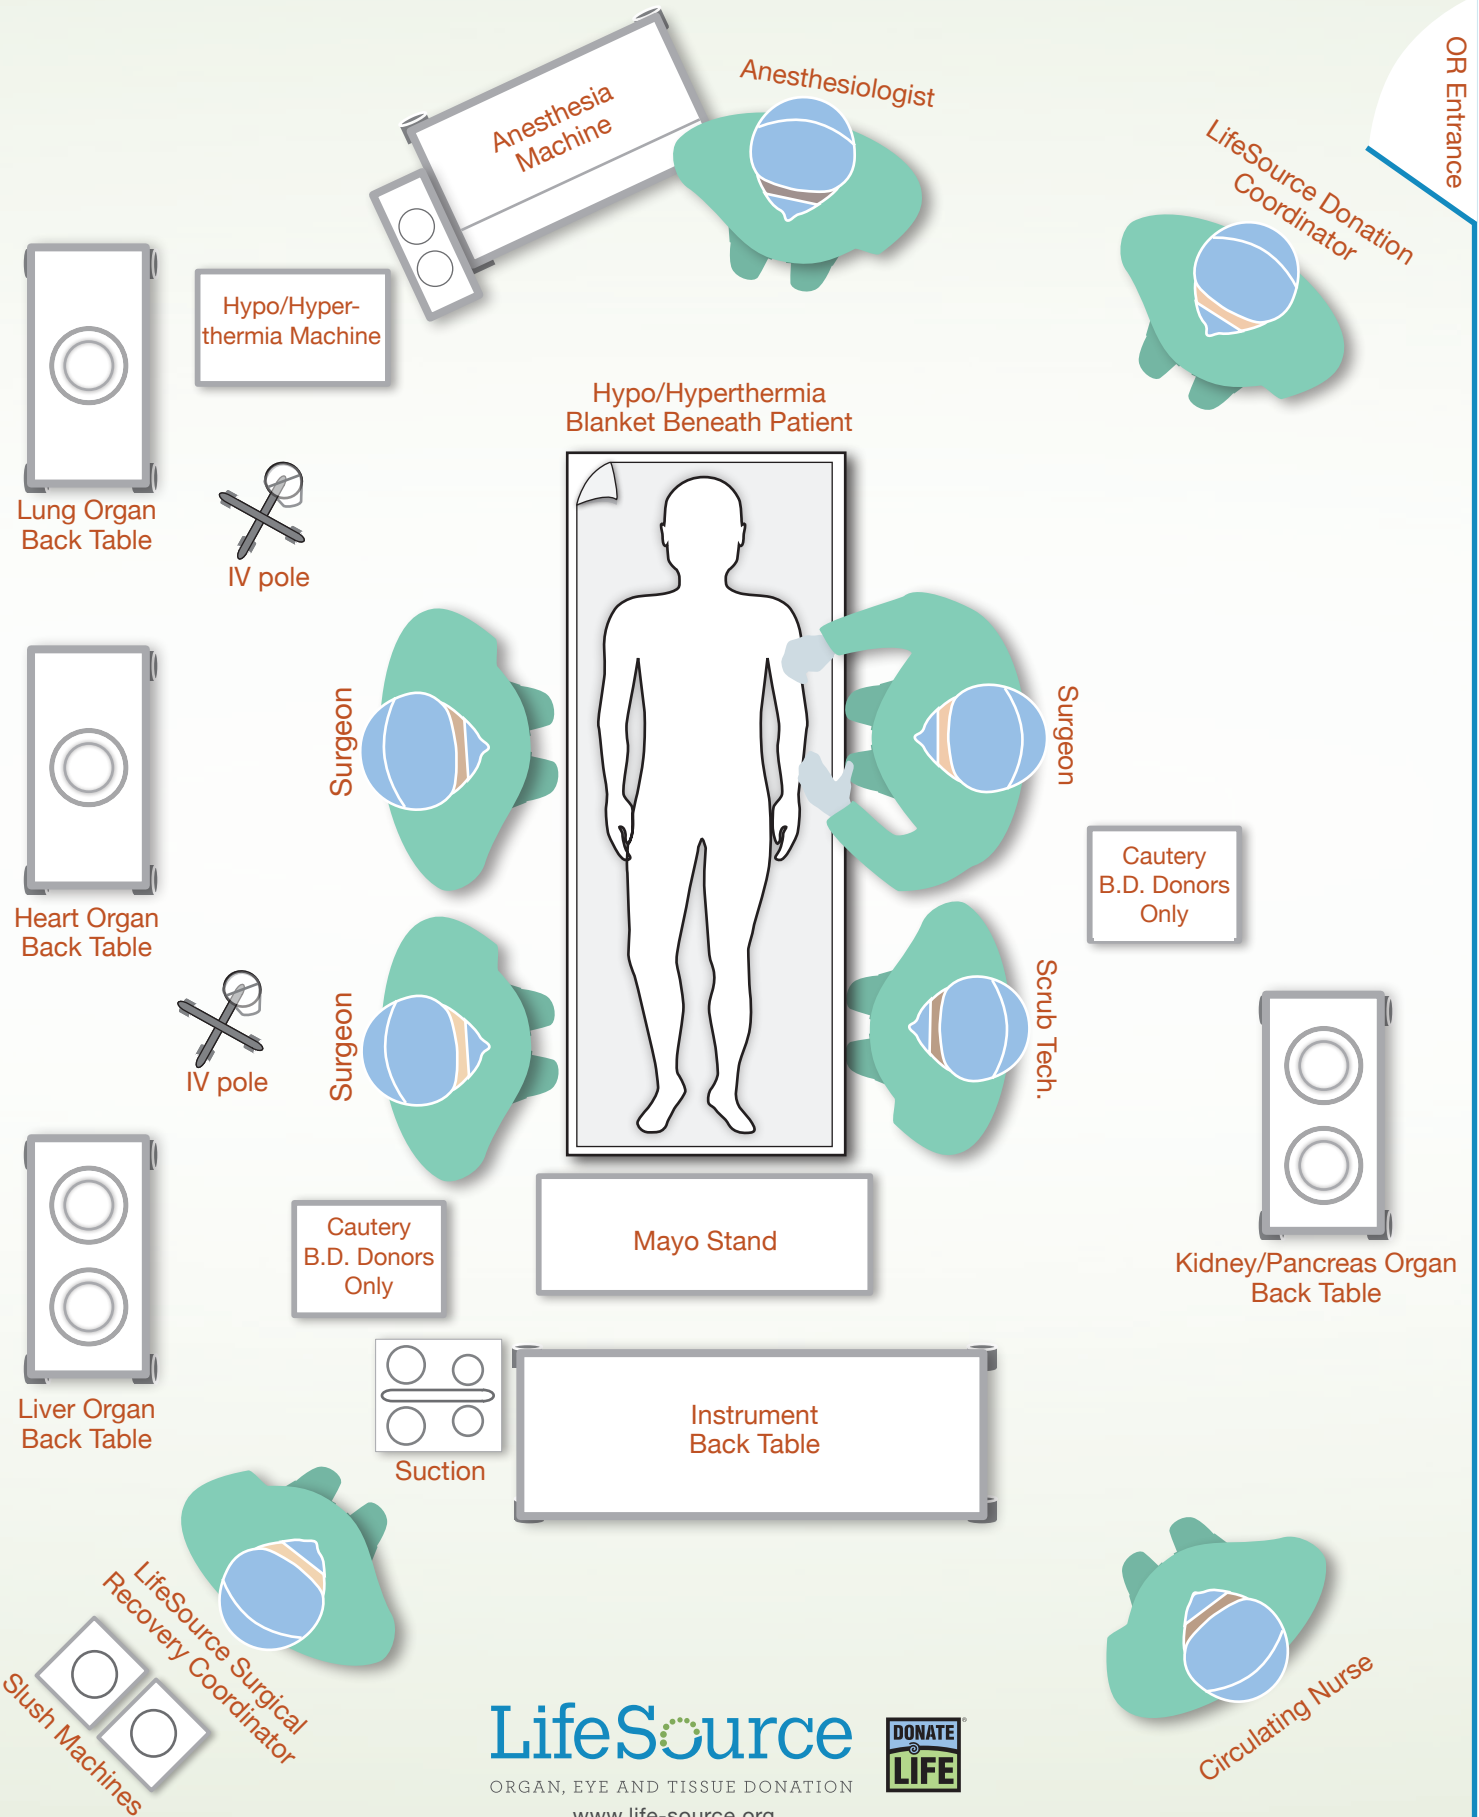

ORGAN RECOVERY SET-UP

OR Entrance

LifeSource

ORGAN, EYE AND TISSUE DONATION

www.life-source.org