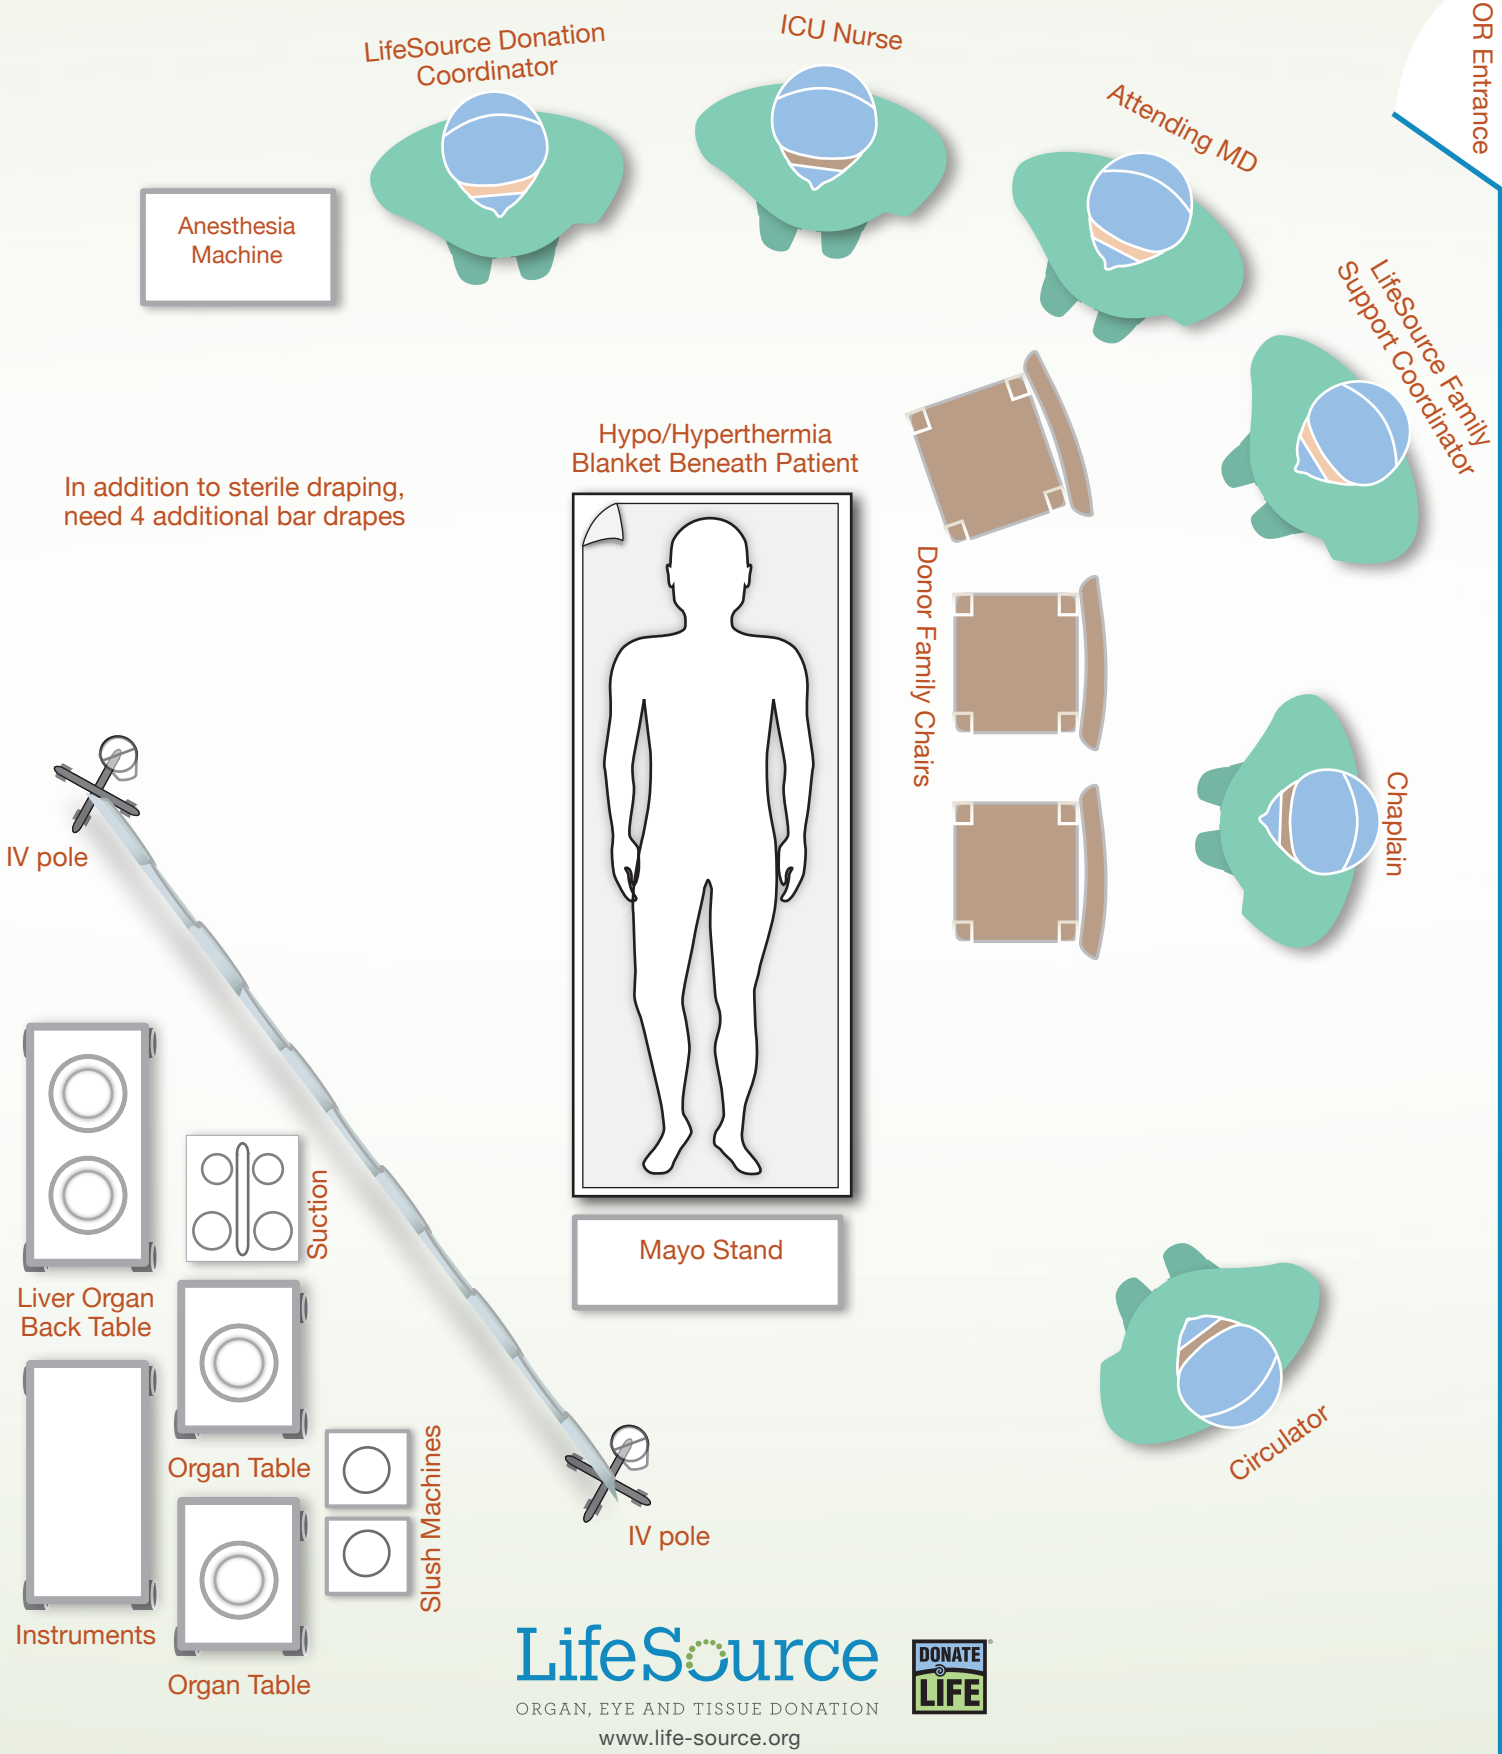

# ORGAN RECOVERY SET-UP

## COMPASSIONATE DONATION AFTER CIRCULATORY DEATH Room Set-up When Family is in the OR

**LifeSource**

ORGAN, EYE AND TISSUE DONATION

[www.life-source.org](http://www.life-source.org)